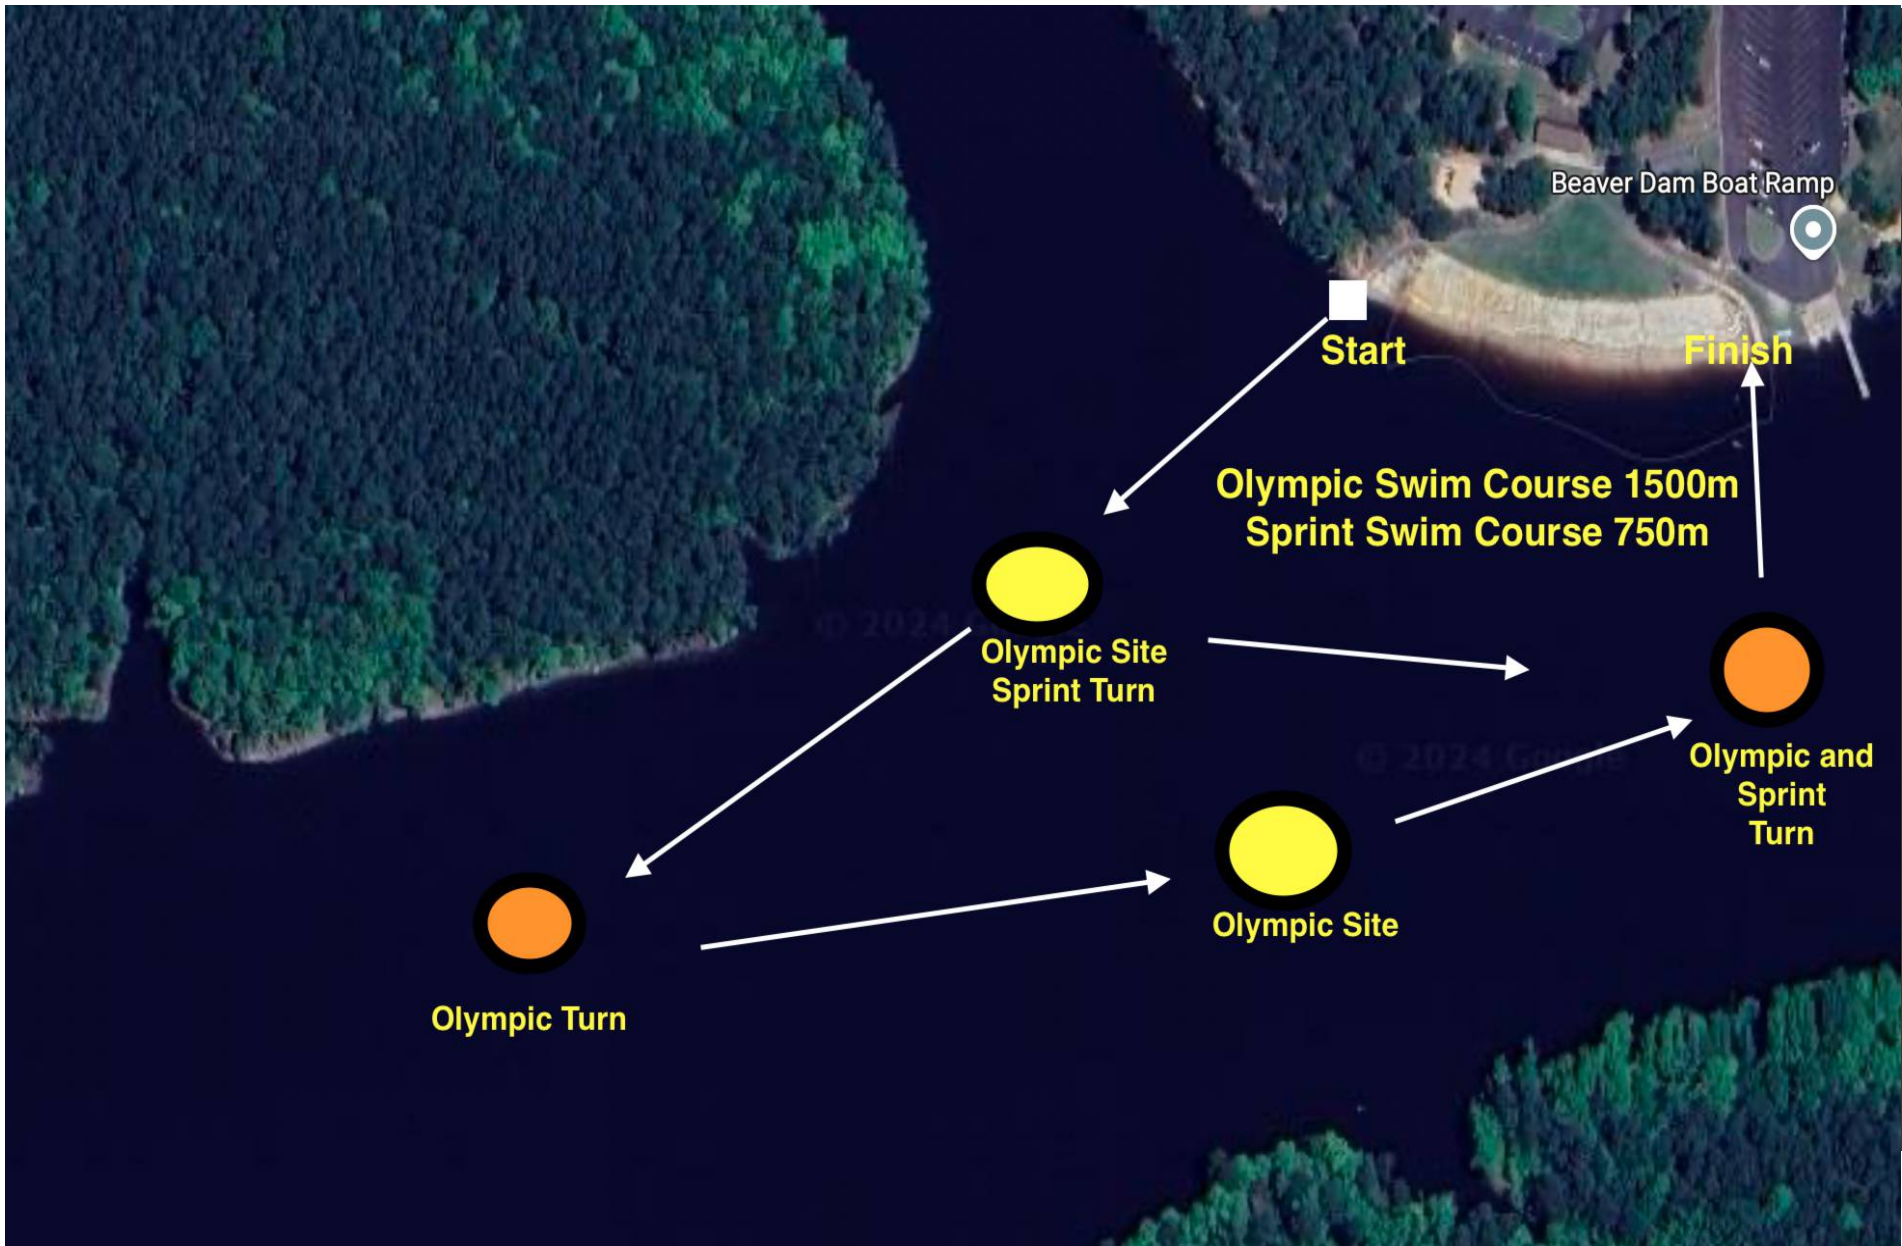

# PARKING MAP

**P** Be careful of runners!

**P**

**P**

**P**

**P**

**P**

**P**

**P**

**P**

**P** You will not be able to leave until after the race if you park here!

Start Area

Swim In Run Out

Bike In and Out

Finish Line

- Exit transition area onto park road
- TR on Hwy 50 North
- TL Old Weaver Trail
- Old Weaver Trail turns into Cheek Road
- TL Redwood Road
- U turn at the end of Redwood Road/Fletchers Chapel Road –**Water Bottle Handoff**
- TR on Cheek Road
- TR Old Weaver Trail
- TR Hwy 50 then Left into Recreation Area

- Exit transition area onto park road
- TR on Hwy 50 North
- TR Old Weaver Trail
- Turnaround at the end of Old Weaver
- TL Hwy 50 (use caution as Olympic Bikers are merging)
- Then Left into Recreation Area

**Beaverdam Triathlon  
10k Run  
2 Laps  
Out and Back**

**5k Sprint Run Course  
Out and Back**

**Aid Station**

**Turnaround**

**Aid Station**

**Start/Finish**

**Turnaround for 2 lap**