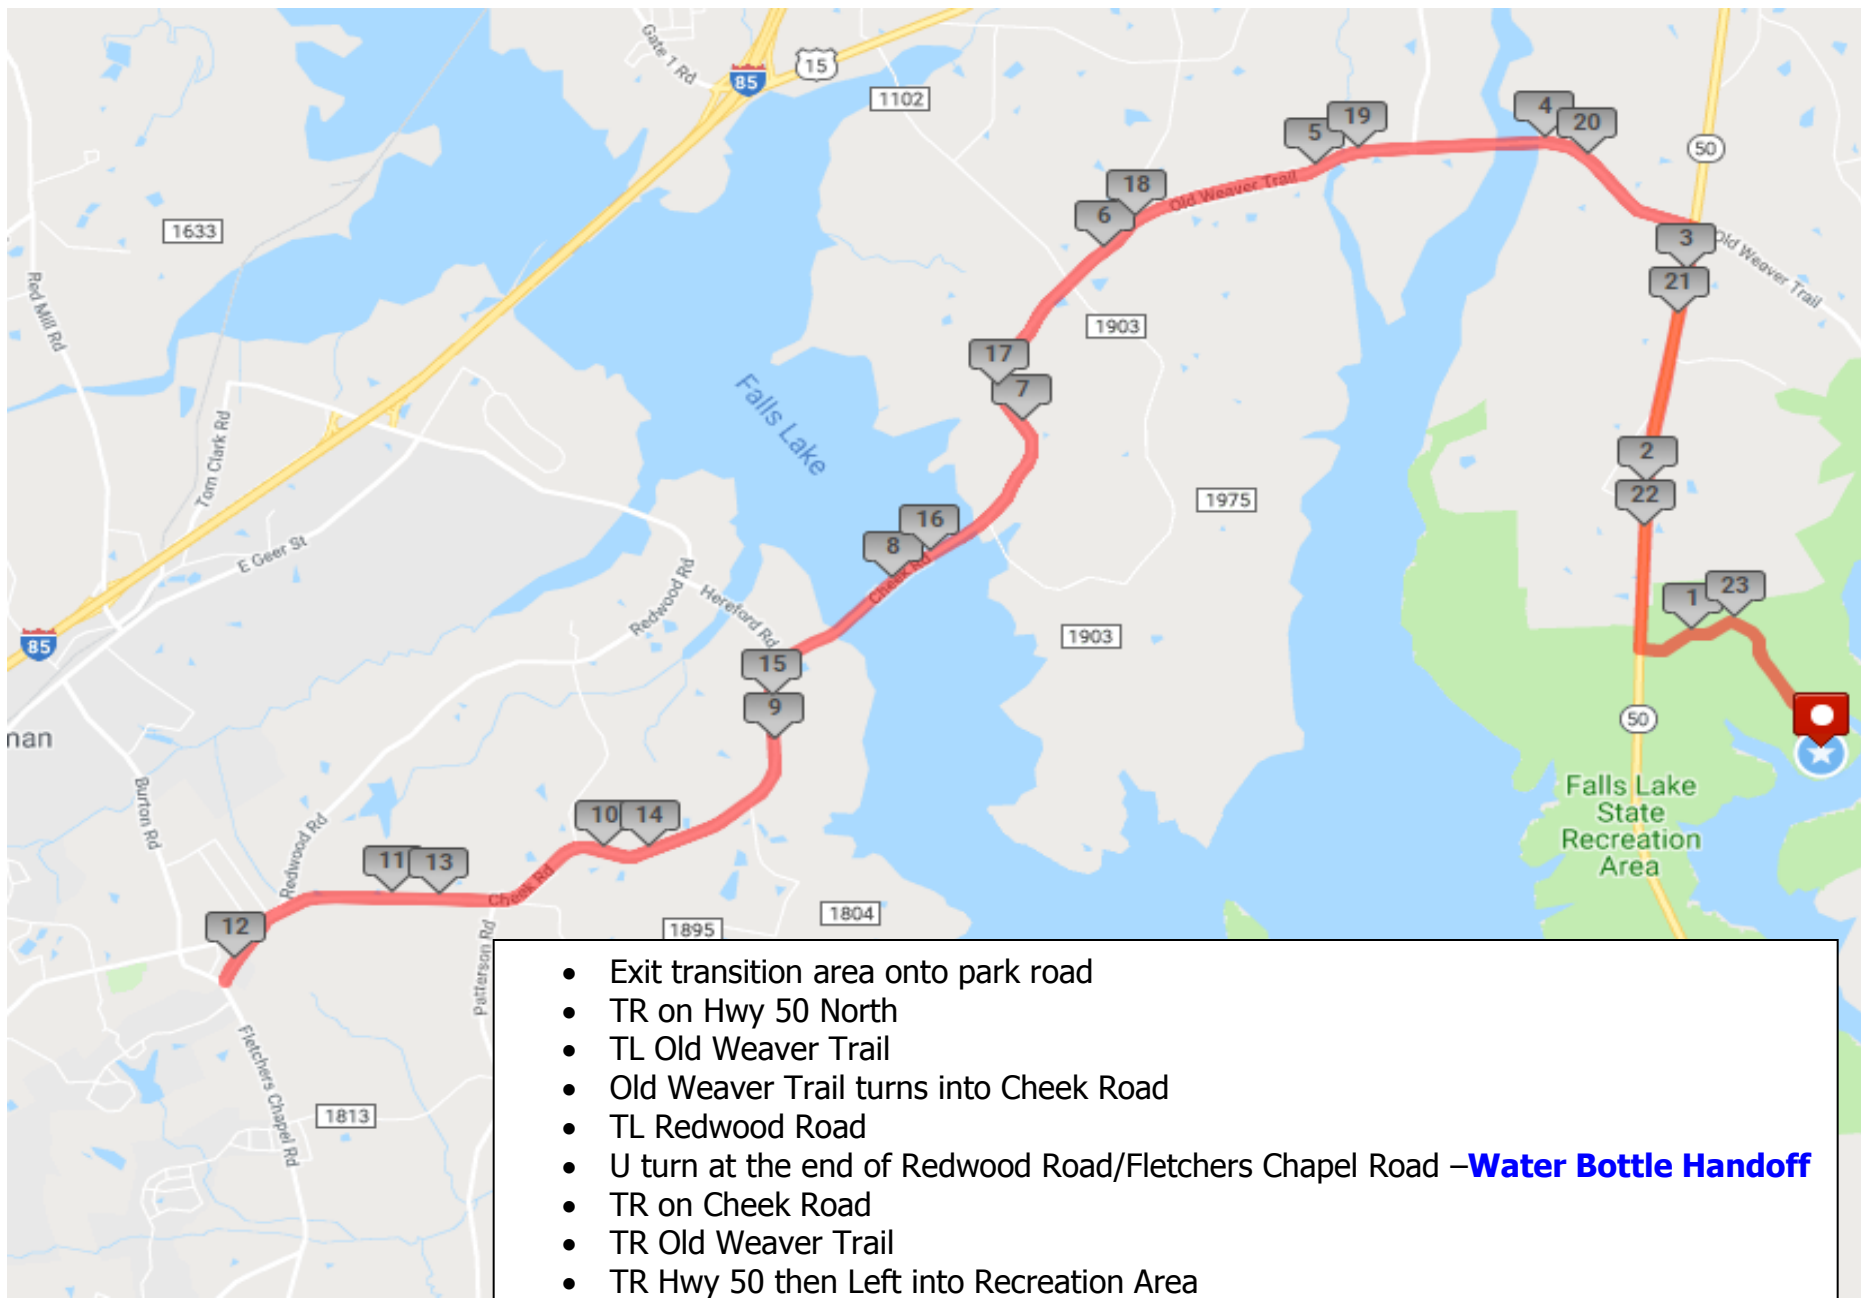

# PARKING MAP

**P** Be careful of runners!

**P**

**P**

**P**

**P**

**P**

**P**

**P**

**P**

**P** You will not be able to leave until after the race if you park here!

Start Area

Swim In Run Out

Bike In and Out

Finish Line

- Exit transition area onto park road
- TR on Hwy 50 North
- TL Old Weaver Trail
- Old Weaver Trail turns into Cheek Road
- TL Redwood Road
- U turn at the end of Redwood Road/Fletchers Chapel Road –**Water Bottle Handoff**
- TR on Cheek Road
- TR Old Weaver Trail
- TR Hwy 50 then Left into Recreation Area

- Exit transition area onto park road
- TR on Hwy 50 North
- TR Old Weaver Trail
- Turnaround at the end of Old Weaver
- TL Hwy 50 (use caution as Olympic Bikers are merging)
- Then Left into Recreation Area