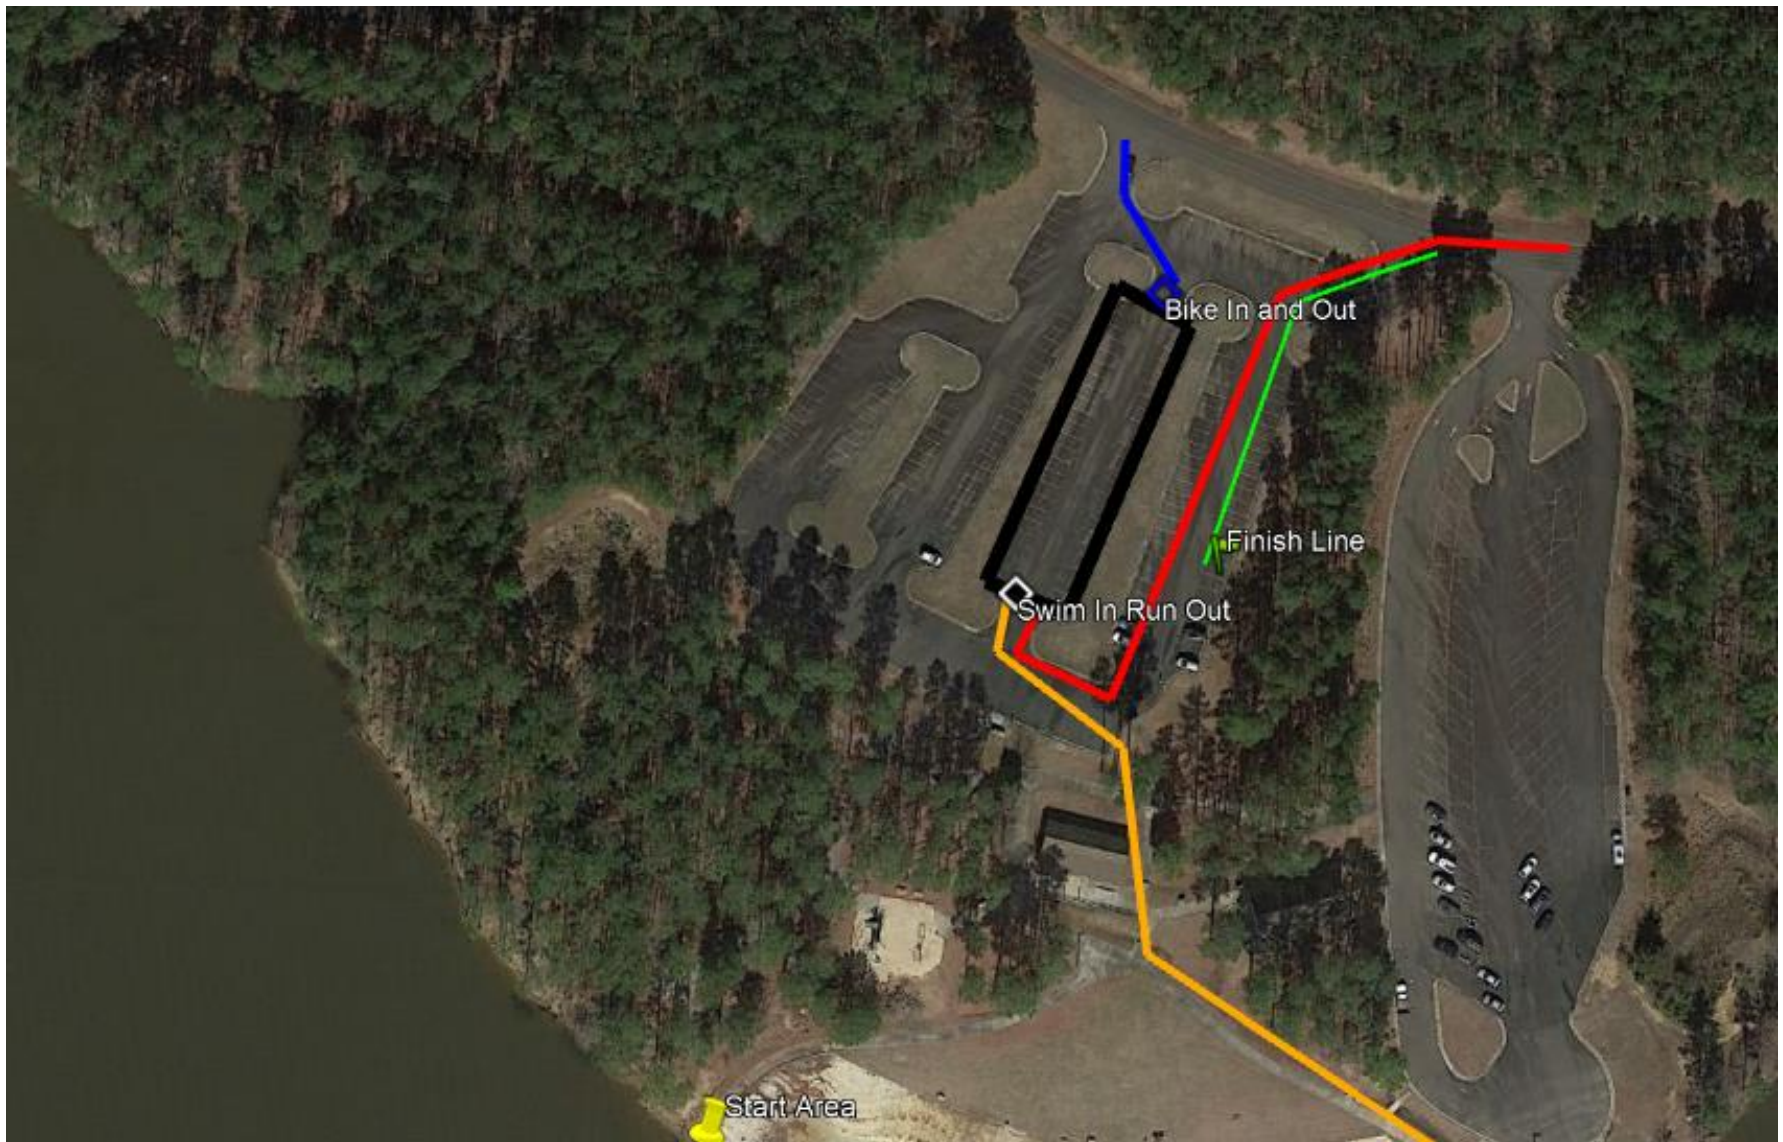

# PARKING MAP

**P** Be careful of runners!

**P**

**P**

**P**

**P**

**P**

**P**

**P**

**P**

**P** You will not be able to leave until after the race if you park here!

Start Area

Swim In Run Out

Bike In and Out

Finish Line

- Exit transition area onto park road
- TR on Hwy 50 North
- TL Old Weaver Trail
- Old Weaver Trail turns into Cheek Road
- TL Redwood Road
- U turn at the end of Redwood Road/Fletchers Chapel Road –**Water Bottle Handoff**
- TR on Cheek Road
- TR Old Weaver Trail
- TR Hwy 50 then Left into Recreation Area

- Exit transition area onto park road
- TR on Hwy 50 North
- TR Old Weaver Trail
- Turnaround at the end of Old Weaver
- TL Hwy 50 (use caution as Olympic Bikers are merging)
- Then Left into Recreation Area

**Beaverdam Triathlon  
10k Run  
2 Laps  
Out and Back**

**5k Sprint Run Course  
Out and Back**

**Aid Station**

**Turnaround**

**Aid Station**

**Start/Finish**

**Turnaround for 2 lap**