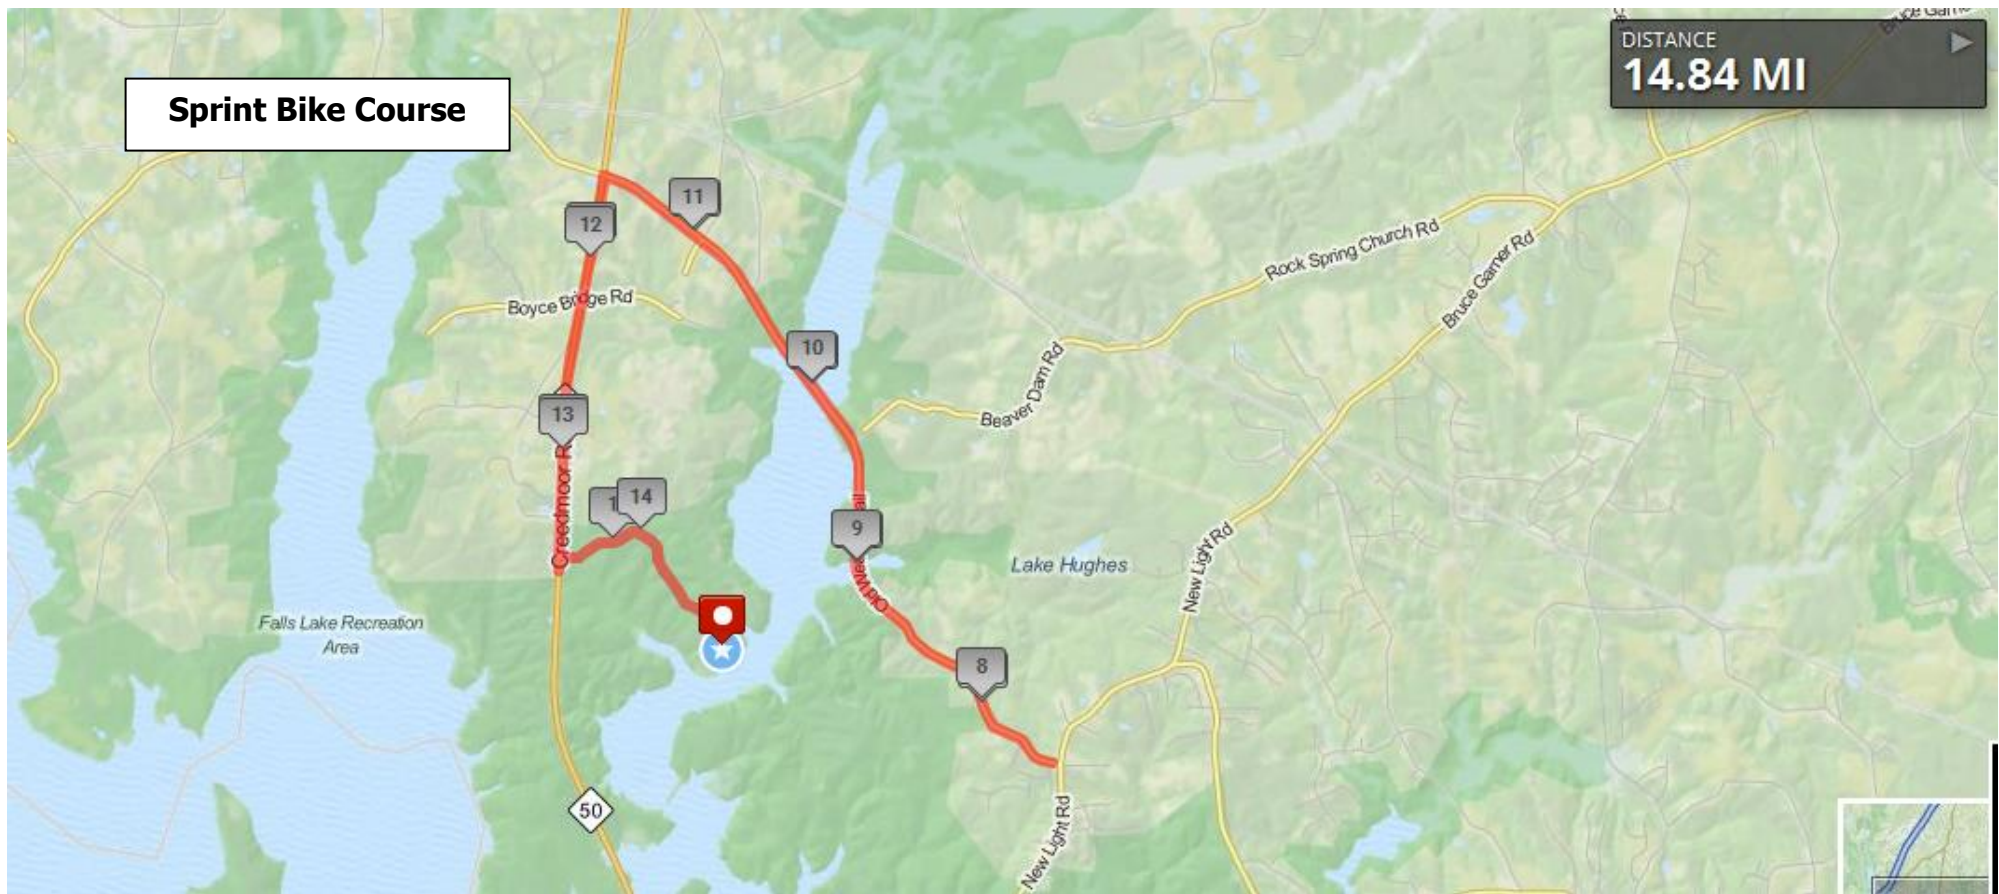

# PARKING MAP

**P** Be careful of runners!

**P**

**P**

**P**

**P**

**P**

**P**

**P**

**P**

**P** You will not be able to leave until after the race if you park here!

Start Area

Swim In Run Out

Bike In and Out

Finish Line

- Exit transition area onto park road
- TR on Hwy 50 North
- TL Old Weaver Trail
- Old Weaver Trail turns into Cheek Road
- TL Redwood Road
- U turn at the end of Redwood Road/Fletchers Chapel Road –**Water Bottle Handoff**
- TR on Cheek Road
- TR Old Weaver Trail
- TR Hwy 50 then Left into Recreation Area

- Exit transition area onto park road
- TR on Hwy 50 North
- TR Old Weaver Trail
- Turnaround at the end of Old Weaver
- TL Hwy 50 (use caution as Olympic Bikers are merging)
- Then Left into Recreation Area